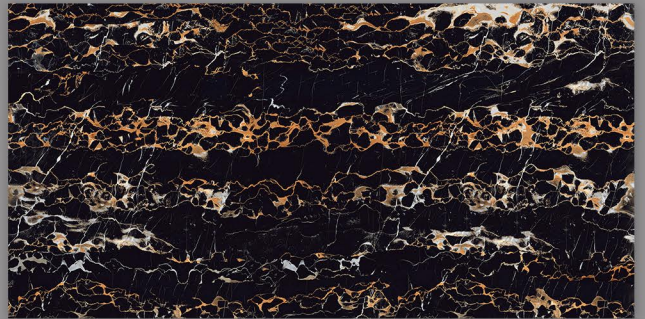

BURANT VOLCANO

600x1200 MM
HI-GLOSSY FINISH

CHARCOAL BLACK

600x1200 MM
HIGH GLOSSY FINISH

CHIPS STONE

600x1200 MM
HIGH GLOSSY FINISH

CONTESSA COBALT

600x1200 MM
HIGH GLOSSY FINISH

EMPERADOR CLASSICO

600x1200 MM
HIGH GLOSSY FINISH

ENDEAVOUR BLUE

600x1200 MM
HIGH GLOSSY FINISH

EXOTIC CHOCO

600x1200 MM

HI-GLOSSY FINISH

FANTASY WHITE

600x1200 MM
HIGH GLOSSY FINISH

FANTASY BLACK

600x1200 MM
HIGH GLOSSY FINISH

FOSSIL NERO

600x1200 MM
HI-GLOSSY FINISH

FUSION BLUE

600x1200 MM
HIGH GLOSSY FINISH

GOLD MARQUINA

600x1200 MM
HIGH GLOSSY FINISH

GRAFITO BLACK

600x1200 MM
HIGH GLOSSY FINISH

INVISIBLE

600x1200 MM
HI-GLOSSY FINISH

MILANO WHITE

600x1200 MM
HI-GLOSSY FINISH

MONTREAL POLO