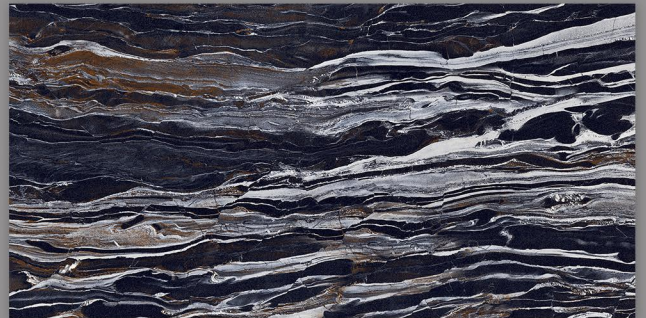

BURANT VOLCANO

600x1200 MM
HI-GLOSSY FINISH

CHARCOAL BLACK

600x1200 MM
HIGH GLOSSY FINISH

CHIPS STONE

600x1200 MM
HIGH GLOSSY FINISH

CONTESSA COBALT

600x1200 MM
HIGH GLOSSY FINISH

EMPERADOR CLASSICO

600x1200 MM
HIGH GLOSSY FINISH

ENDEAVOUR BLUE

600x1200 MM
HIGH GLOSSY FINISH

EXOTIC CHOCO

600x1200 MM

HI-GLOSSY FINISH

FANTASY WHITE

600x1200 MM
HIGH GLOSSY FINISH

FANTASY BLACK

600x1200 MM
HIGH GLOSSY FINISH

FOSSIL NERO

600x1200 MM
HI-GLOSSY FINISH

FUSION BLUE

600x1200 MM
HIGH GLOSSY FINISH

GOLD MARQUINA

600x1200 MM
HIGH GLOSSY FINISH

GRAFITO BLACK

600x1200 MM
HIGH GLOSSY FINISH

INVISIBLE

600x1200 MM
HI-GLOSSY FINISH

MILANO WHITE

600x1200 MM
HI-GLOSSY FINISH

MONTREAL POLO