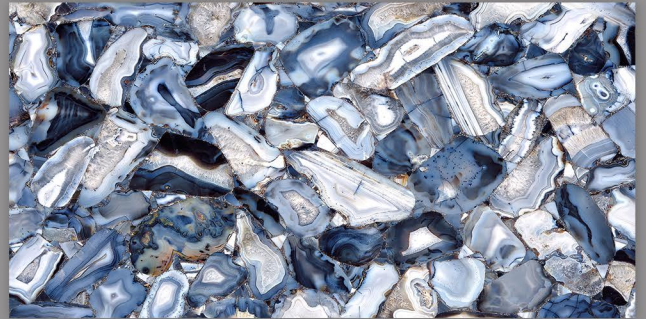

EMPERADOR CLASSICO

600x1200 MM
HIGH GLOSSY FINISH

ENDEAVOUR BLUE

600x1200 MM
HIGH GLOSSY FINISH

EXOTIC CHOCO

600x1200 MM

HI-GLOSSY FINISH

FANTASY WHITE

600x1200 MM
HIGH GLOSSY FINISH

FANTASY BLACK

600x1200 MM
HIGH GLOSSY FINISH

FOSSIL NERO

600x1200 MM
HI-GLOSSY FINISH

FUSION BLUE

600x1200 MM
HIGH GLOSSY FINISH

GOLD MARQUINA

600x1200 MM
HIGH GLOSSY FINISH

GRAFITO BLACK

600x1200 MM
HIGH GLOSSY FINISH

INVISIBLE

600x1200 MM
HI-GLOSSY FINISH

MILANO WHITE

600x1200 MM
HI-GLOSSY FINISH

MONTREAL POLO