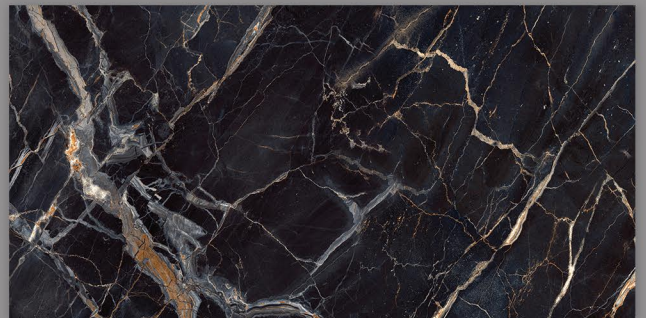

NOVA SAINT LORENT

600x1200 MM

HI-GLOSSY FINISH

OCEAN BLUE

600x1200 MM
HI-GLOSSY FINISH

SOFT CARRARA

600x1200 MM
HIGH GLOSSY FINISH

SPIDER BLACK

600x1200 MM
HIGH GLOSSY FINISH

VINTAGE AZUL

600x1200 MM
HIGH GLOSSY FINISH

VOLGA BROWN