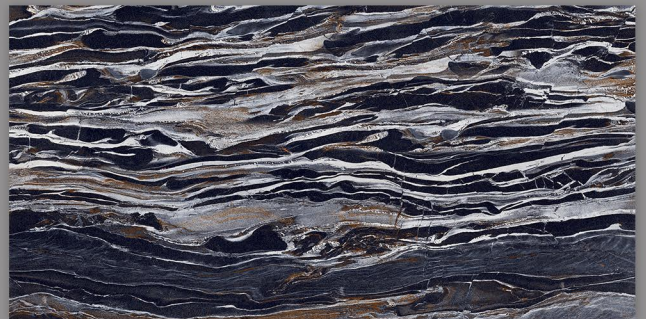

BURANT VOLCANO

600x1200 MM
HI-GLOSSY FINISH

CHARCOAL BLACK

600x1200 MM
HIGH GLOSSY FINISH

CHIPS STONE

600x1200 MM
HIGH GLOSSY FINISH

CONTESSA COBALT

600x1200 MM
HIGH GLOSSY FINISH

EMPERADOR CLASSICO

600x1200 MM
HIGH GLOSSY FINISH

ENDEAVOUR BLUE

600x1200 MM
HIGH GLOSSY FINISH

EXOTIC CHOCO

600x1200 MM

HI-GLOSSY FINISH

FANTASY WHITE

600x1200 MM
HIGH GLOSSY FINISH

FANTASY BLACK

600x1200 MM
HIGH GLOSSY FINISH

FOSSIL NERO

600x1200 MM
HI-GLOSSY FINISH

FUSION BLUE

600x1200 MM
HIGH GLOSSY FINISH

GOLD MARQUINA

600x1200 MM
HIGH GLOSSY FINISH

GRAFITO BLACK

600x1200 MM
HIGH GLOSSY FINISH

INVISIBLE

600x1200 MM
HI-GLOSSY FINISH

MILANO WHITE

600x1200 MM
HI-GLOSSY FINISH

MONTREAL POLO