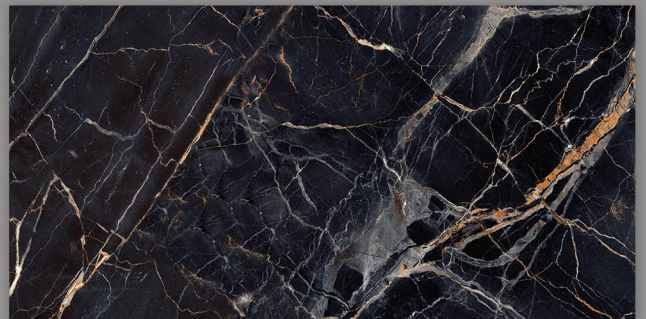

NOVA SAINT LORENT

600x1200 MM

HI-GLOSSY FINISH

OCEAN BLUE

600x1200 MM
HI-GLOSSY FINISH

SOFT CARRARA

600x1200 MM
HIGH GLOSSY FINISH

SPIDER BLACK

600x1200 MM
HIGH GLOSSY FINISH

VINTAGE AZUL

600x1200 MM
HIGH GLOSSY FINISH

VOLGA BROWN