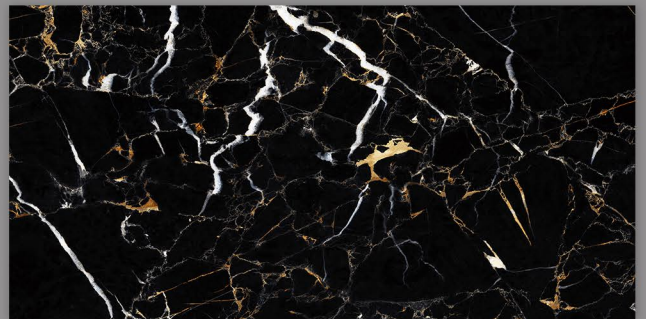

600x1200 MM
HI-GLOSSY FINISH

600x1200 MM
HI-GLOSSY FINISH

PERLATO BLACK

600x1200 MM
HI-GLOSSY FINISH

ASCORT NAVY

600x1200 MM
HI-GLOSSY FINISH

ATHENA BLACK

600x1200 MM
HI-GLOSSY FINISH

ATHENA BLUE

600x1200 MM
HIGH GLOSSY FINISH

BLACK BUTY

600x1200 MM
HI-GLOSSY FINISH

GOLDEN PORTORO

600x1200 MM
HIGH GLOSSY FINISH

BLACK PORTORO

600x1200 MM
HIGH GLOSSY FINISH

BURANT VOLCANO

600x1200 MM
HI-GLOSSY FINISH

CHARCOAL BLACK

600x1200 MM
HIGH GLOSSY FINISH

CHIPS STONE

600x1200 MM
HIGH GLOSSY FINISH

CONTESSA COBALT

600x1200 MM
HIGH GLOSSY FINISH

EMPERADOR CLASSICO

600x1200 MM
HIGH GLOSSY FINISH

ENDEAVOUR BLUE

600x1200 MM
HIGH GLOSSY FINISH

EXOTIC CHOCO

600x1200 MM

HI-GLOSSY FINISH

FANTASY WHITE