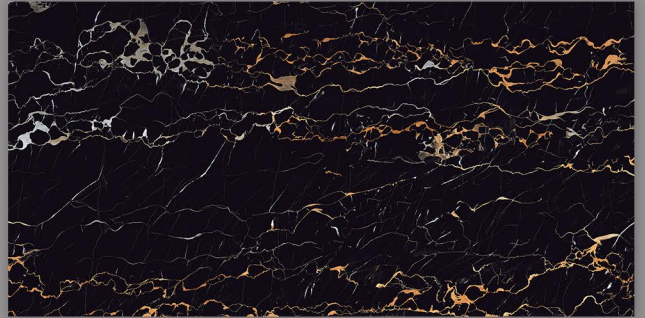

BURANT VOLCANO

600x1200 MM
HI-GLOSSY FINISH

CHARCOAL BLACK

600x1200 MM
HIGH GLOSSY FINISH

CHIPS STONE

600x1200 MM
HIGH GLOSSY FINISH

CONTESSA COBALT

600x1200 MM
HIGH GLOSSY FINISH

EMPERADOR CLASSICO

600x1200 MM
HIGH GLOSSY FINISH

ENDEAVOUR BLUE

600x1200 MM
HIGH GLOSSY FINISH

EXOTIC CHOCO

600x1200 MM

HI-GLOSSY FINISH

FANTASY WHITE

600x1200 MM
HIGH GLOSSY FINISH

FANTASY BLACK

600x1200 MM
HIGH GLOSSY FINISH

FOSSIL NERO

600x1200 MM
HI-GLOSSY FINISH

FUSION BLUE

600x1200 MM
HIGH GLOSSY FINISH

GOLD MARQUINA

600x1200 MM
HIGH GLOSSY FINISH

GRAFITO BLACK

600x1200 MM
HIGH GLOSSY FINISH

INVISIBLE

600x1200 MM
HI-GLOSSY FINISH

MILANO WHITE

600x1200 MM
HI-GLOSSY FINISH

MONTREAL POLO